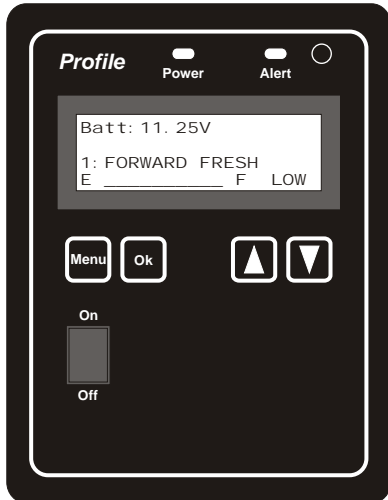

New Providence Marine

www.newprovidencemarine.com
www.ferriello.com
(435) 656-0042

Profile 8 Tank Display Panel

- Will monitor up to 8 separate liquid tanks, battery voltage, and LPG tank levels.
- Features our exclusive **EZ-Profile** software algorithm which corrects data for sensor type and odd tank shape.
- Compatible with capacitive level sensors, 33-240 Ohm float sensors, and 0-90 Ohm LPG sensors.
- Autonomously monitors all attached tanks and alerts user via a warning light and alarm chime.
- Data displayed on a 4x20 backlit LCD display.
- All panel settings are easily set by the user via a series of easy to understand on-screen menus.
- Custom Silkscreened face plate available for OEM applications.
- Overall panel dimensions: 6.5" tall by 5" wide.

Profile Legacy Display Panel

The **Profile Legacy** display panel was designed to fit into places too small for our original 8 tank panel. It runs the same control software as our 8 tank panel which features our **EZ-Profile** algorithm, user setup menus, and autonomous tank monitoring with alerts.

Other Features:

- Will monitor up to 8 separate liquid tanks, battery voltage, and LPG tank levels.
- Compatible with capacitive level sensors, 33-240 Ohm float sensors, and 0-90 Ohm LPG sensors.
- Data displayed on a 4x20 backlit LCD display.
- Overall panel dimensions: 3.8" tall by 6" wide.

Profile Solo Display Panel

The **Profile Solo** display panel was designed to monitor a single tank and is the smallest display panel we manufacture--but don't let the small size fool you as this panel is packed with many of the same features as our larger 8 tank panels.