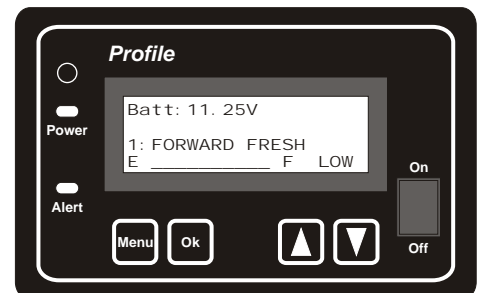

New Providence Marine

www.newprovidencemarine.com
www.ferriello.com
(435) 656-0042

Profile 8 Tank Display Panel

- Will monitor up to 8 separate liquid tanks, battery voltage, and LPG tank levels.
- Features our exclusive **EZ-Profile** software algorithm which corrects data for sensor type and odd tank shape.
- Compatible with capacitive level sensors, 33-240 Ohm float sensors, and 0-90 Ohm LPG sensors.
- Autonomously monitors all attached tanks and alerts user via a warning light and alarm chime.
- Data displayed on a 4x20 backlit LCD display.
- All panel settings are easily set by the user via a series of easy to understand on-screen menus.
- Custom Silkscreened face plate available for OEM applications.
- Overall panel dimensions: 6.5" tall by 5" wide.

Profile Legacy Display Panel

The **Profile Legacy** display panel was designed to fit into places too small for our original 8 tank panel. It runs the same control software as our 8 tank panel which features our **EZ-Profile** algorithm, user setup menus, and autonomous tank monitoring with alerts.

Other Features:

- Will monitor up to 8 separate liquid tanks, battery voltage, and LPG tank levels.
- Compatible with capacitive level sensors, 33-240 Ohm float sensors, and 0-90 Ohm LPG sensors.
- Data displayed on a 4x20 backlit LCD display.
- Overall panel dimensions: 3.8" tall by 6" wide.

Profile Solo Display Panel

The **Profile Solo** display panel was designed to monitor a single tank and is the smallest display panel we manufacture--but don't let the small size fool you as this panel is packed with many of the same features as our larger 8 tank panels.